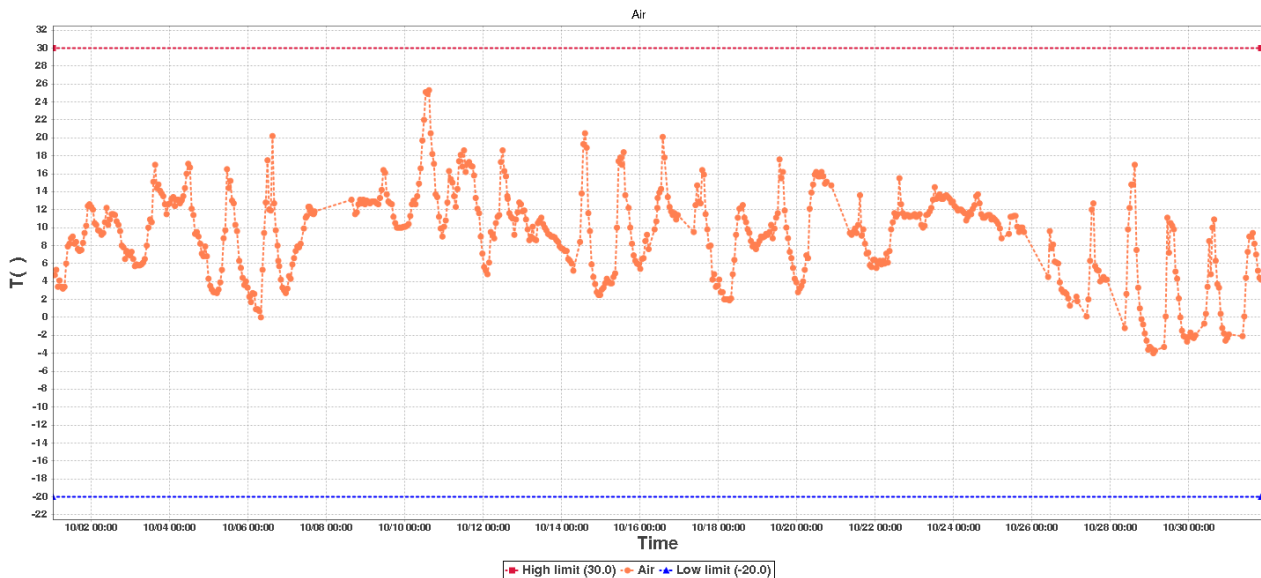

AirSummary

Start Time:	2018/10/01 00:42:45(GMT+01:00)	End Time:	2018/10/31 20:30:43(GMT+01:00)
High limit:	30.0	Max:	25.3
Low limit:	-20.0	Min:	-4.0
Average:	9.22	Data Points:	635